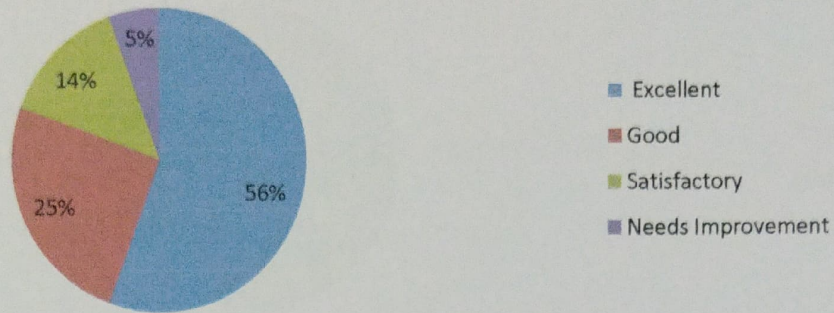

**3 How do you assess Computer lab facilities? 3.
How do you assess Computer lab facilities?**

COMMENT-3: The Survey Data on 'Computer lab facilities' reveals that about 95% respondents are satisfied about the Computer lab facilities in the college.