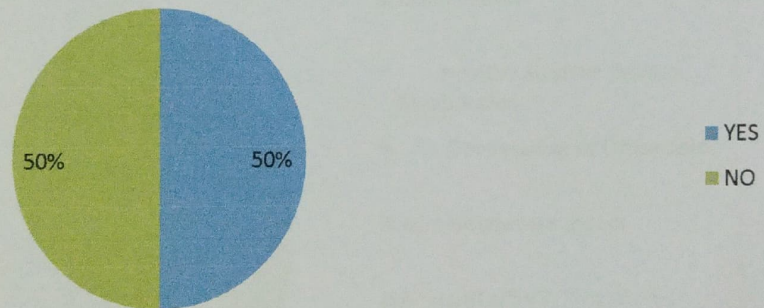

4 Any other member of your family is/was the student of this institution?

COMMENT-4: The Survey Data on 'Any other member of the family is/was the student of this institution' reveals that 61% respondents said no while 50% respondents said yes.