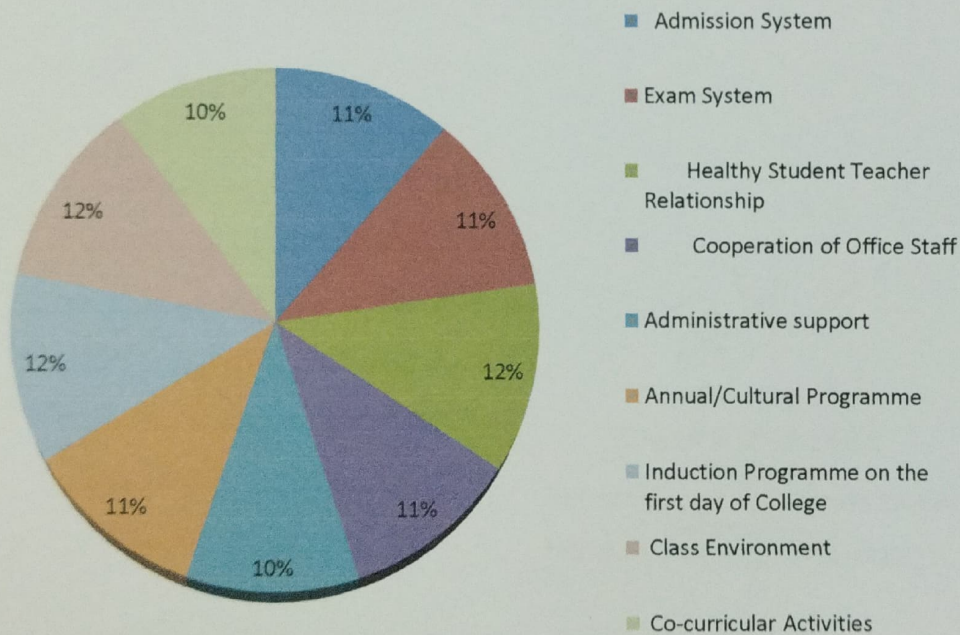

6 Which did you like more during learning at College?

COMMENT-6: The Survey Data on opinion about 'which did you like more during learning at College?' reveals that about all respondents are almost equally satisfied about the performance of all the activities of the college during learning at College.