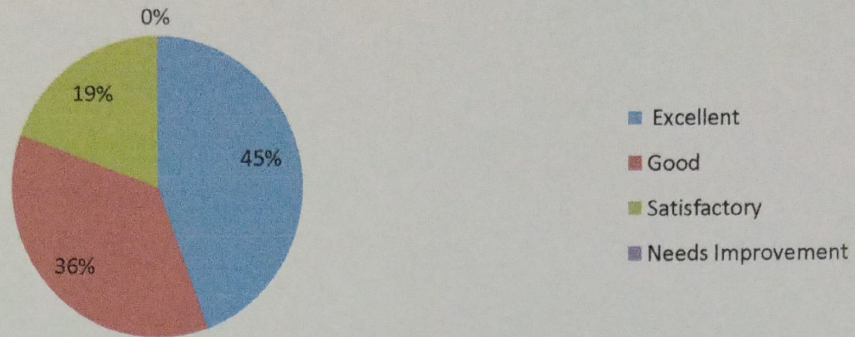

7 What is your opinion about the performance of office and administrative work of the college?

COMMENT-7: The Survey Data on ‘opinion about the performance of office and administrative work of the college’ reveals that about 81% respondents are highly satisfied about the performance of office and administrative work of the college while 19% respondents are satisfied about the performance of office and administrative work .

DR. JAYASREE LAHA
Principal
Raja Narendra Lal Khan Women's College
(Autonomous)
Midnapore, West Bengal, (9434029182)