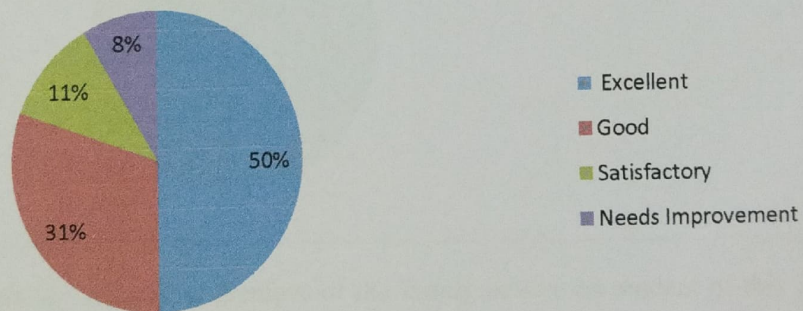

COMMENT-1: The Survey Data on 'student-teacher relationship as a whole in College' reveals that about 97% respondents are satisfied about student-teacher relationship.

2 How do you recommend about the library facilities in the college?