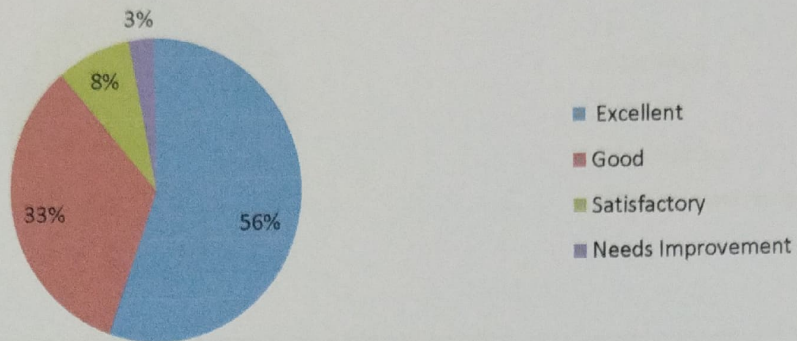

COMMENT-1: The Survey Data on 'student-teacher relationship as a whole in College' reveals that about 97% respondents are satisfied about student-teacher relationship.

2 How do you recommend about the library facilities in the college?